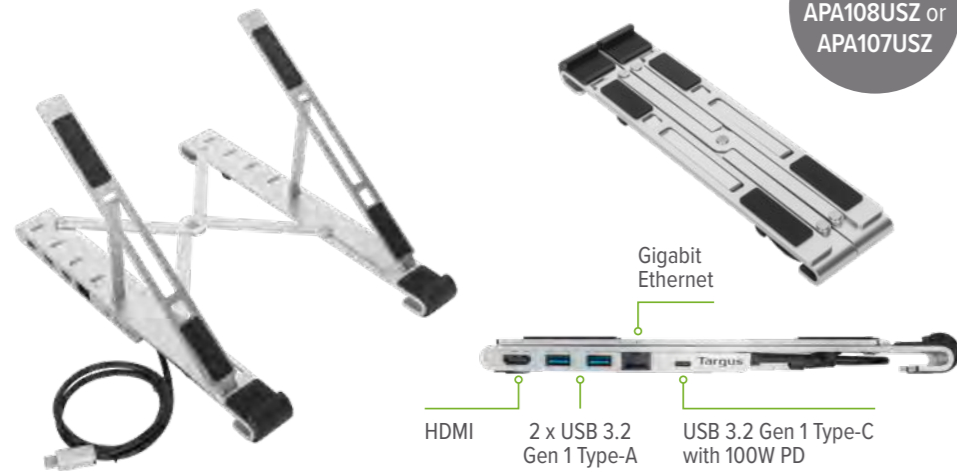

- Included power supply supports single AC Connection for powering the primary monitor, host, and optional secondary display

● DM4240PUSZ – Docking Monitor

● DM4240SUSZ – Secondary Monitor*

Smart Laptop Stands

Integrated connectivity through space saving laptop stands

Portable Laptop Stand + USB-C Integrated Dock

HDMI
2 x USB 3.2 Gen 1 Type-A
USB 3.2 Gen 1 Type-C with 100W PD
Gigabit Ethernet

- Foldable to ultra-compact size measuring only 10.06 x 2.44 x 0.81 in. Robust construction with aluminium, supports laptops from 10-16"
- USB-C PD port with 100 W max power pass-through
- Extend your desktop to an extra monitor via HDMI (max resolution 4K @ 30 Hz)
- Adjust screen height using 5 locking positions from 15 to 36 degrees