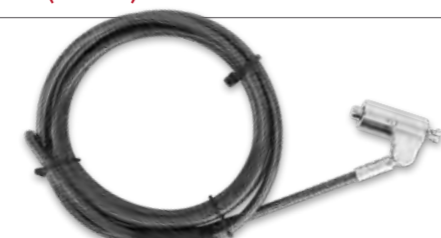

DEFCON™ Trapeziod Combination Cable Lock (Wedge)

● Serialized (1 Pk) – ASP66GLX-S

DEFCON™ Keyed Cable Lock (T-lock)

● Keyed (1pk) – ASP48USX
Master Keyed (25pk) – ASP48MKUSX-25

DEFCON™ Compact Keyed Cable Lock (Nano)