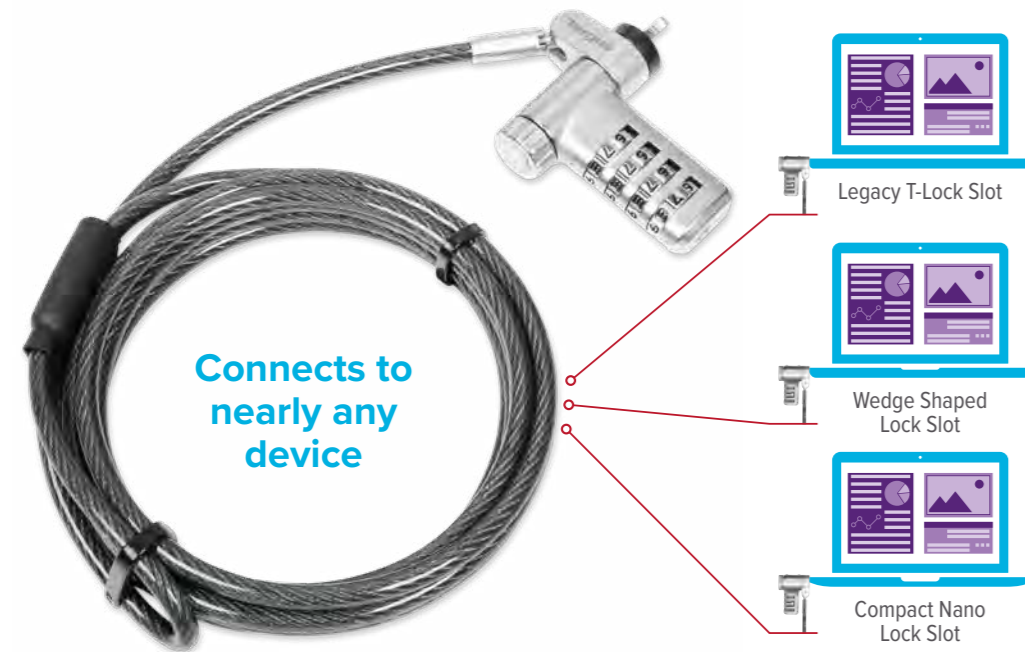

Serialized locks

- Supplied with a unique serial number and 4-digit combination code
- Unlock the Targus DEFCON Cloud portal, where IT can easily recall lost or forgotten codes

Targus DEFCON™ Cloud Portal

Each lock with its unique serial number and combination code can be registered to the Portal, offering simple, controlled access to combination codes. Combinations can be retrieved from anywhere in the world: perfect for the modern, dispersed business.

PRIVACY AND SECURITY

targus.com

The Uitimate Universal Lock

Introducing the DEFCON™ ASP9 Series

The **DEFCON™ ASP9 Series** removes the need to have different lock heads. The unique Targus patented design allows the user to simply adapt the lock to the right size to fit the device slot at a twist of a dial, offering truly universal compatibility.

The ASP9 Series Adaptive Lock Head

Simply insert the jaws into the device lock slot and rotate the dial opening up the jaws until the adaptive lock head is engaged.

targus.com

PRIVACY AND SECURITY

DEFCON™ Ultimate Universal Keyed Cable Lock