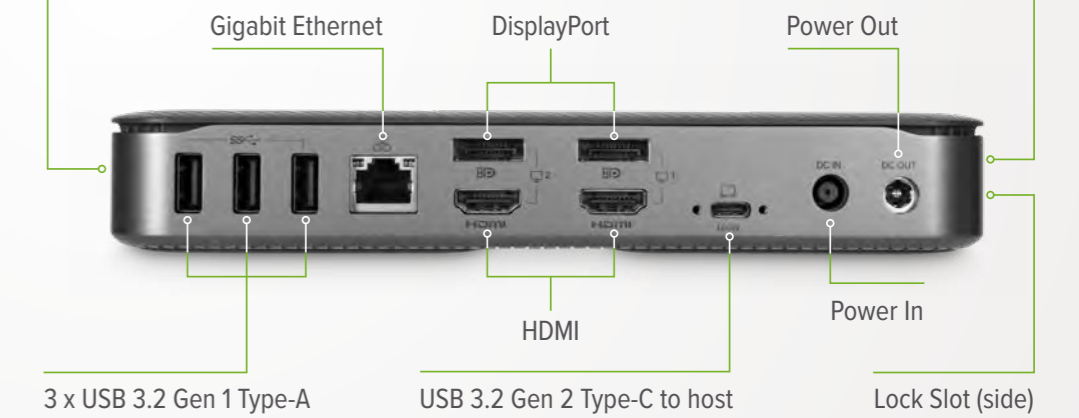

USB 3.1 Gen 1 (Type-C) | Audio In/Out (side)

CONNECT WITHOUT COMPLEXITY

targus.com

Universal Docking

Power, connect and support up to 4 monitors (2 DisplayPort™ and 2 HDMI)

● DOCK710USZ

USB-C Hybrid/Universal 4K Quad Docking Station with 100W Power Delivery

USB Type-C

USB Type-A

4K
ULTRA HD

100W

USB-C Power delivery

Audio In/Out (front)

USB 3.2 Gen 2 Type-A (10 Gbps) with fast charging | USB 3.2 Gen 2 Type-C (10 Gbps) (front)

CONNECT WITHOUT COMPLEXITY

targus.com

Universal Docking

Power, connect and support up to 2 monitors

● DOCK310USZ – HDMI
● DOCK315USZ – DisplayPort

Universal USB-C DV4K Docking Station with 65W Power Delivery

- USB Type-C
- USB Type-A
- 4K ULTRA HD
- 65W USB-C Power delivery

Charge most devices

USB-C Universal DV4K Docking Station with 60W Power Delivery

60W

Ports:

- 2x DisplayPort
- 2x HDMI
- 1x USB-C
- 4x USB 3.0
- Ethernet
- Audio Jack

DOCK180USZ

USB-C Universal Dual HD Docking Station with 80W PD Pass-Thru