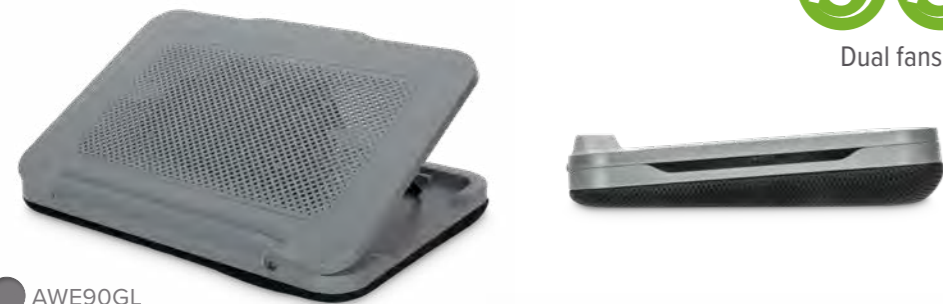

Laptop Cooling

Cool your laptop and stay comfortable

18" Dual Fan Chill Mat with Adjustable Stand

Dual fans

● AWE90GL

17" Dual Fan Chill Mat

Dual fans