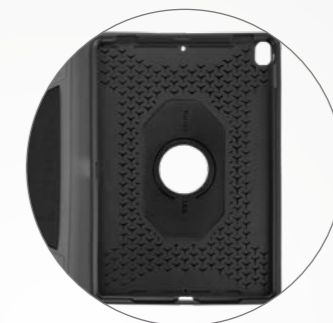

Patented rotating landscape/portrait view

Patented rotational viewing which allows users to easily rotate for landscape or portrait viewing angles, while the deep foam grooves provide angles for comfortable viewing and typing.