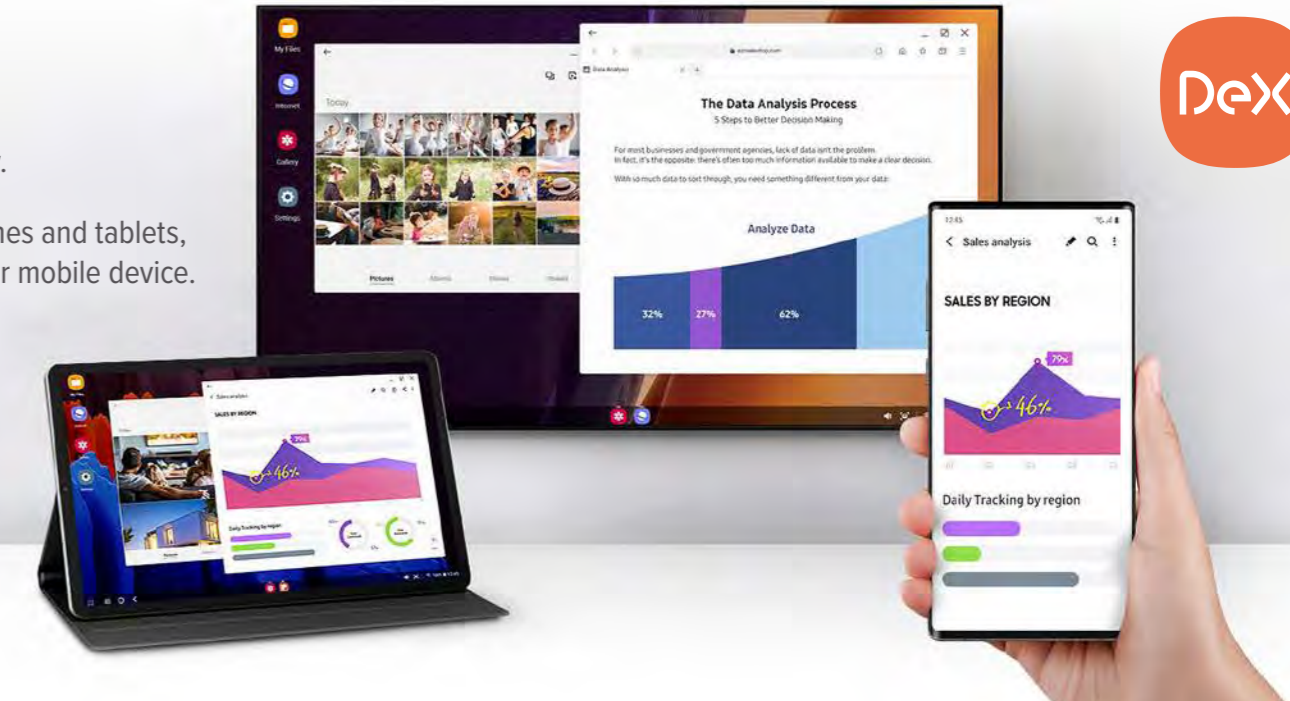

Security & Accessories

Security

- Locking slot on base of cradle works in conjunction with standard Targus cable locks.
- Secure hinge prevents cradle removal.
- Integral tablet lock secures hardware.
- Choose to upgrade to locking base for fixed desk location and clean desk environment, and to eliminate need for Targus cable lock.

Accessories

- Help to create harmonious workspaces.
- Tech accessories with infused antimicrobial protection, delivering a new standard in clean.
- Support tech on-the-go with accessories that deliver comfort and productivity.

The mobile revolution is here!

Your smartphone and tablet are more capable than you know.

Samsung DeX is a platform built into the latest Samsung phones and tablets, allowing you to power a desktop-like experience through your mobile device. It's pushing the boundaries of your smartphone and tablet.

- Maximize flexibility
- Access to business apps, anywhere
- Increased productivity

From the bank to the restaurant, the emergency services and in the transport ecosystem...