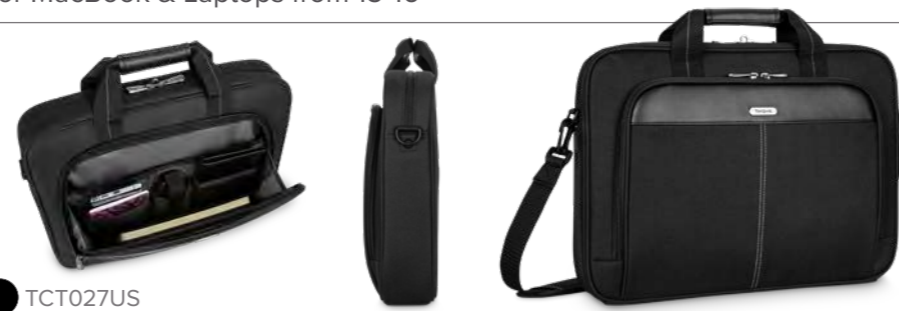

- Spacious main compartment with lockable zippers
- Breathable air mesh back and shoulder straps plus comfortable, top grab handle
- Trolley strap secures to rolling luggage

● TBB617GL

CLASSIC BAGS

Mobile Elite Checkpoint-Friendly Briefcase For MacBook & Laptops from 15-16"

● TBT045US

targus.com

Classic Collection

Great essentials

Classic Backpack
For MacBook & Laptops up to 17"

- Dedicated, padded laptop compartment
- Secondary compartment with built-in workstation and storage pockets
- Two large, mesh water bottle pockets
- Top zip stash pocket for easy-access items like ID, keys, or phone

● TBB944GL

Classic Backpack
For MacBook & Laptops from 15-16"

● TBB943GL

Classic Slim Briefcase
For MacBook & Laptops from 15-16"

● TCT027US

CLASSIC BAGS

targus.com

Active