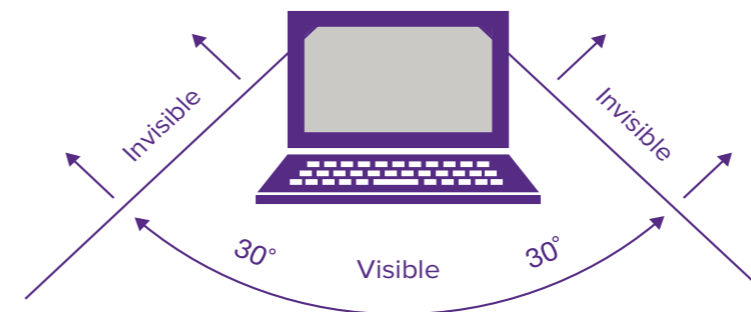

Blue light filter
for protection

Magnetic
PRIVACY SCREENS
FOR MACBOOKS

Effortlessly attach to your laptop, monitor or tablet screen and narrow the viewing angle so on-screen data can only be seen by people directly in front of it.