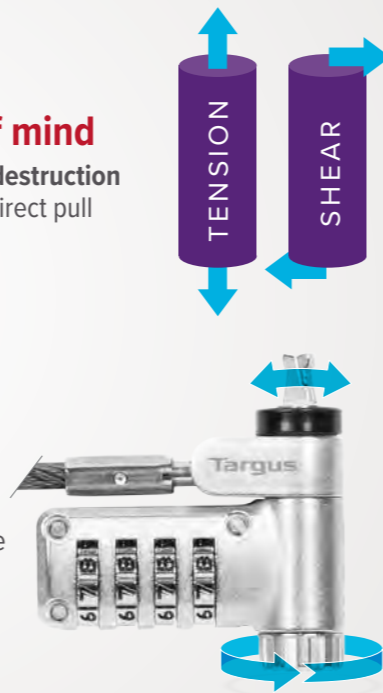

PRIVACY AND SECURITY

targus.com

The Uitimate Universal Lock

Introducing the DEFCON™ ASP9 Series

The **DEFCON™ ASP9 Series** removes the need to have different lock heads. The unique Targus patented design allows the user to simply adapt the lock to the right size to fit the device slot at a twist of a dial, offering truly universal compatibility.

The ASP9 Series Adaptive Lock Head

Simply insert the jaws into the device lock slot and rotate the dial opening up the jaws until the adaptive lock head is engaged.

targus.com

PRIVACY AND SECURITY

DEFCON™ Ultimate Universal Keyed Cable Lock