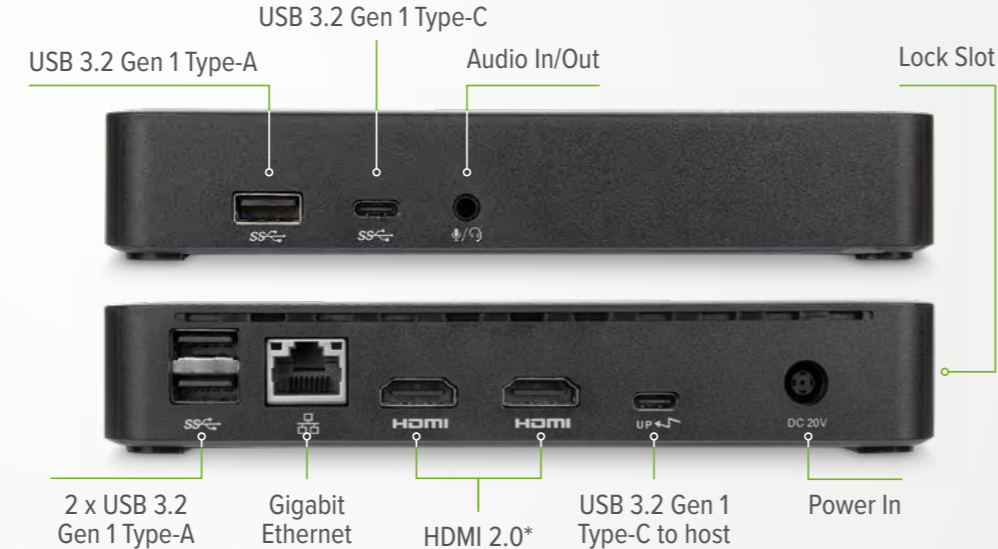

USB Type-C

USB Type-A

4K
ULTRA HD

100W

USB-C Power delivery

Audio In/Out (front)

USB 3.2 Gen 2 Type-A (10 Gbps) with fast charging | USB 3.2 Gen 2 Type-C (10 Gbps) (front)

CONNECT WITHOUT COMPLEXITY

targus.com

Universal Docking

Power, connect and support up to 2 monitors

● DOCK310USZ – HDMI
● DOCK315USZ – DisplayPort

Universal USB-C DV4K Docking Station with 65W Power Delivery

- USB Type-C
- USB Type-A
- 4K ULTRA HD
- 65W USB-C Power delivery

*Back image shown is DOCK310. DOCK315 will include 2x DisplayPort ports in place of 2x HDMI ports.

targus.com

CONNECT WITHOUT COMPLEXITY

Universal Docking

Power, connect and support up to 2 monitors

● DOCK182USZ
● DOCK192USZ with Legacy Host Power

Universal USB-C DV4K Docking Station with 100W Power Delivery

- USB Type-C
- USB Type-A
- 4K ULTRA HD
- 100W USB-C Power delivery

targus.com

CONNECT WITHOUT COMPLEXITY

Universal Docking

Connect any device

Boost productivity