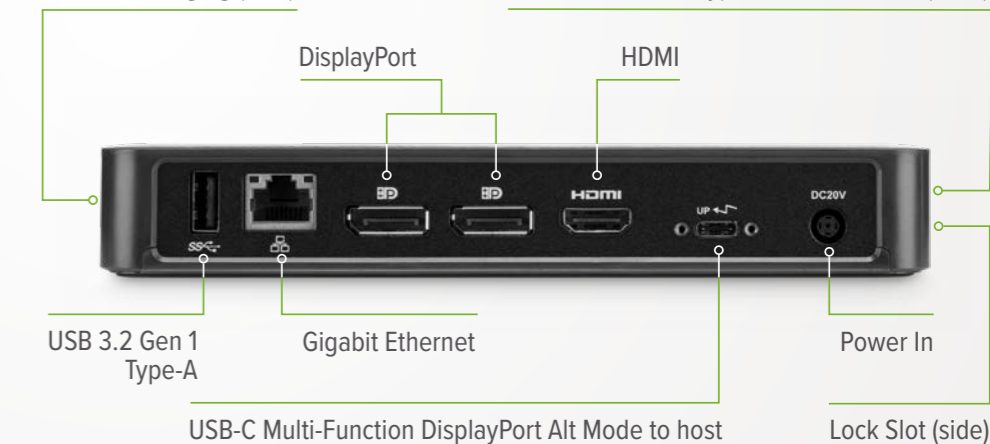

Charge most devices

USB-C Universal DV4K Docking Station with 60W Power Delivery

60W

Ports:

- 2x DisplayPort
- 2x HDMI
- 1x USB-C
- 4x USB 3.0
- Ethernet
- Audio Jack

DOCK180USZ

USB-C Universal Dual HD Docking Station with 80W PD Pass-Thru

Power, connect and support up to 3 DisplayPort™ and HDMI monitors

DOCK430USZ

CONNECT WITHOUT COMPLEXITY

USB-C Multi-Function DisplayPort™ Alt. Mode Dual Video Docking Station with 85W Power

USB Type-C

USB Type-A

4K ULTRA HD

85W

USB-C Power delivery

USB 3.2 Gen 1 Type-A with fast charging (side)

USB 3.2 Gen 2 Type-C (10 Gbps) | 2x USB 3.2 Gen 1 Type-A | Audio In/Out (front)

targus.com

Travel Docking

USB-C Dual HDMI 4K Docking Station with 100W PD Pass-Thru

100W

Ports:

- 2x HDMI
- 1x USB-C 3.2 Gen 1 port
- 2x USB-A 3.2 Gen 1 ports (1 fast charging)
- Ethernet
- SD and Micro SD Reader/Writer

● DOCK423TT

USB-C DP Alt Mode Single Video 4K HDMI/VGA Docking Station with 100W PD Pass-Thru