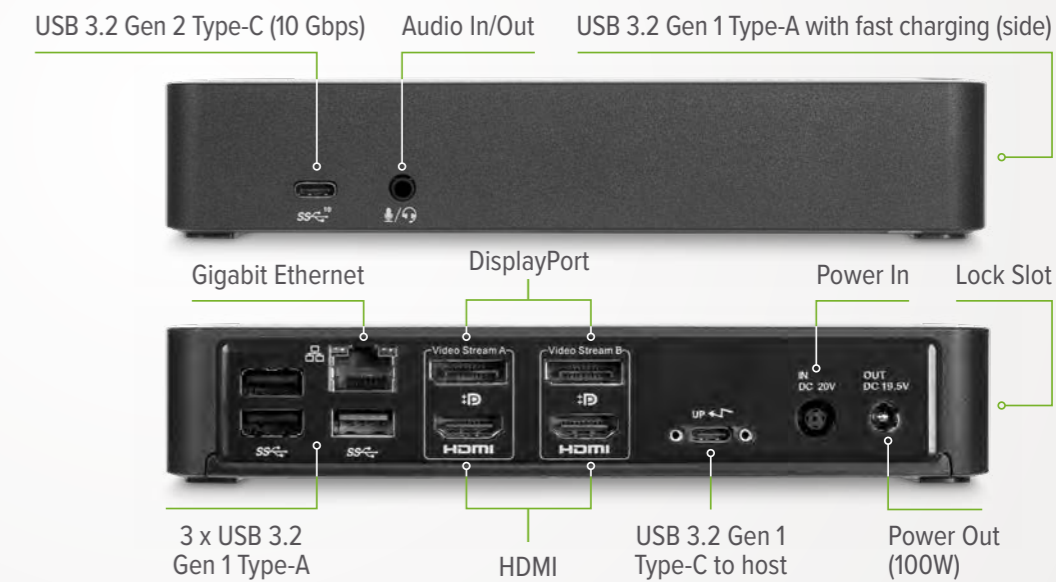

targus.com

Universal Docking

Power, connect and support up to 2 monitors

● DOCK310USZ – HDMI
● DOCK315USZ – DisplayPort

Universal USB-C DV4K Docking Station with 65W Power Delivery

- USB Type-C
- USB Type-A
- 4K ULTRA HD
- 65W USB-C Power delivery

*Back image shown is DOCK310. DOCK315 will include 2x DisplayPort ports in place of 2x HDMI ports.

targus.com

CONNECT WITHOUT COMPLEXITY

Universal Docking

Power, connect and support up to 2 monitors

● DOCK182USZ
● DOCK192USZ with Legacy Host Power

Universal USB-C DV4K Docking Station with 100W Power Delivery

- USB Type-C
- USB Type-A
- 4K ULTRA HD
- 100W USB-C Power delivery

targus.com

CONNECT WITHOUT COMPLEXITY

Universal Docking

Connect any device

Boost productivity

Charge most devices

USB-C Universal DV4K Docking Station with 60W Power Delivery

60W

Ports:

- 2x DisplayPort
- 2x HDMI
- 1x USB-C
- 4x USB 3.0
- Ethernet
- Audio Jack

DOCK180USZ

USB-C Universal Dual HD Docking Station with 80W PD Pass-Thru