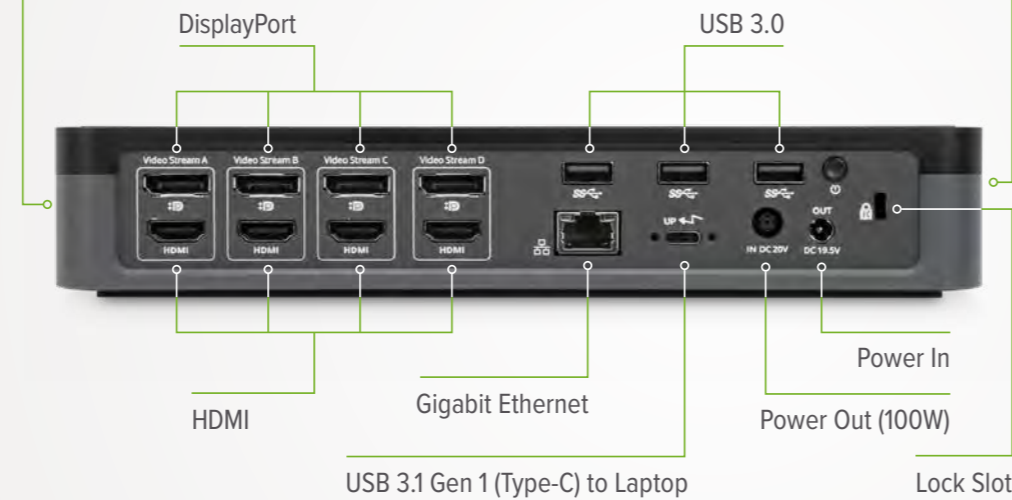

x4 screen
 USB Type-A x4 ports
 USB Type-C x1 port
 Supplied Power Adapter
 100W Power Delivery
 Suitable for USB-A and USB-C laptops

Docking Stations & Hubs

It's all about the ports

Universal Docking

Power, connect and support up to 4 monitors

● DOCK570USZ

USB-C Universal Quad 4K (QV4K) Docking Station with 100W Power

USB Type-C

USB Type-A

4K
ULTRA HD

100W

USB-C Power delivery

USB 3.0 with fast charging (side)

USB 3.1 Gen 1 (Type-C) | Audio In/Out (side)

CONNECT WITHOUT COMPLEXITY

targus.com

Universal Docking

Power, connect and support up to 4 monitors (2 DisplayPort™ and 2 HDMI)

● DOCK710USZ

USB-C Hybrid/Universal 4K Quad Docking Station with 100W Power Delivery

targus.com

Universal Docking

Power, connect and support up to 2 monitors

● DOCK310USZ – HDMI
● DOCK315USZ – DisplayPort

Universal USB-C DV4K Docking Station with 65W Power Delivery

- USB Type-C
- USB Type-A
- 4K ULTRA HD
- 65W USB-C Power delivery