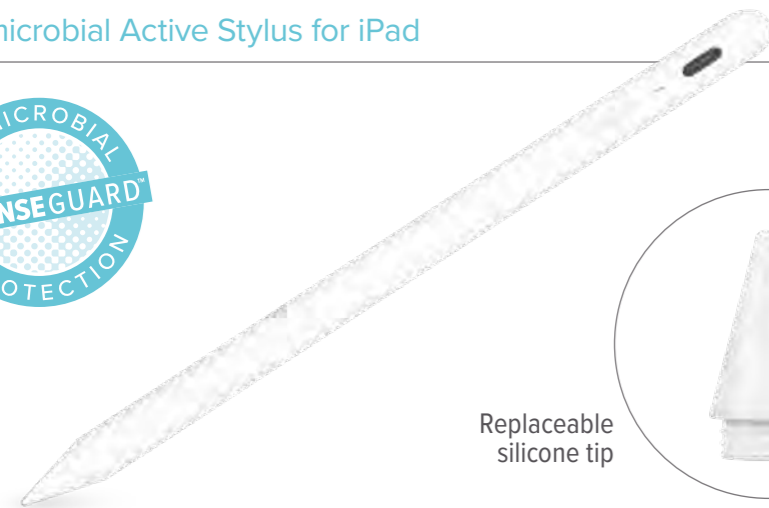

Active Stylus

Change the way you use your touchscreen

Antimicrobial Active Stylus for iPad

Replaceable silicone tip

- DefenseGuard™ Antimicrobial Protection eliminates and prevents the growth of bacteria on product surfaces and touchpoints
- Elegant, balanced design for iPads 2018 onward (iOS 12.2 or above)
- Pixel precision and tilt shading
- Sensitive silicone tip protects screen from scratches and fingerprints
- USB-C / USB-A charge cable included: 1 min = 30 min use time (Quick charge), 30 min = 10 hours use time (Full charge)