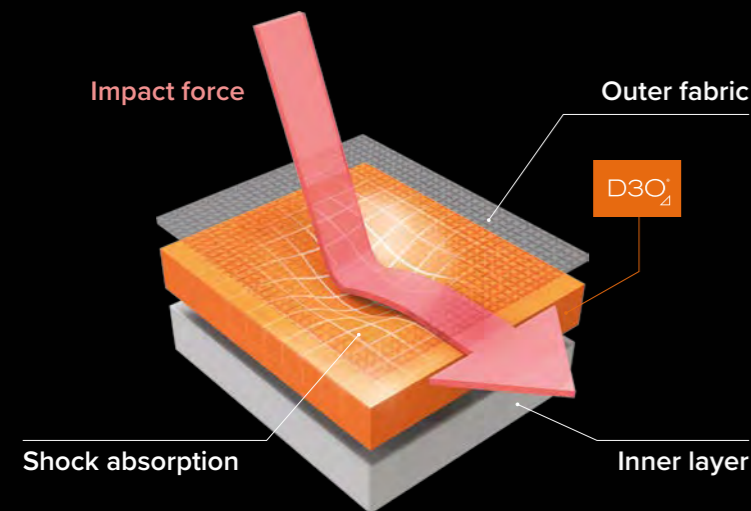

CLASSIC BAGS

targus.com

PROTECTION, RE-ENGINEERED

75% tougher, 30% thinner, 100% smarter

Made of much tougher stuff!

D30® is well-known as a developer of innovative and award winning polymer materials that are already delivering proven impact protection in industries as diverse as electronics, sports and industrial work wear. Thanks to visionary Targus product designers, it's now transforming vital smart device safety in corporate travel bags too.